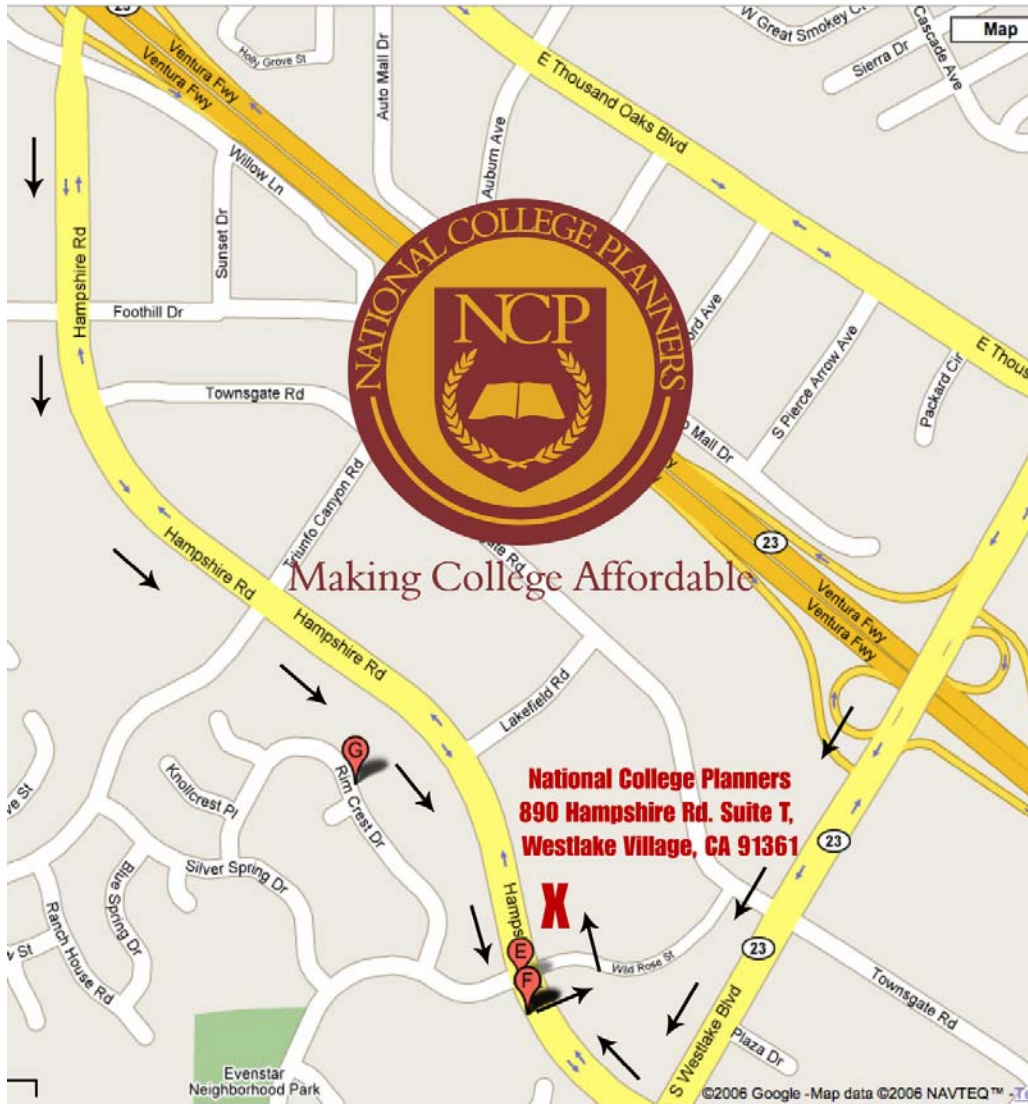

Making College Affordable

We're located at the **"The Water Court Plaza"**  
 890 Hampshire Suite # T, Westlake Village, Ca 91361 • 805-230-2777  
[nationalcollegeplanners@gmail.com](mailto:nationalcollegeplanners@gmail.com)

From Woodland Hills Area	From Simi Valley Area	From Camarillo Area
<p>101 Fwy North, exit Westlake Blvd. Turn <b>left</b>. Turn <b>right</b> at Hampshire Rd (signal). Turn <b>right</b> on Wild Rose St. (2<sup>nd</sup> right). <b>Left</b> in 2<sup>nd</sup> driveway (at <b>fire hydrant</b>). It's the buildings in the back. <b>Go over 2 speed bumps and park</b>. We're in the <b>2<sup>nd</sup> building on the left, 1<sup>st</sup> floor</b>. Take stairs down, <b>turn left, 1<sup>st</sup> door</b>.</p>	<p>118 Fwy West to 23 Fwy South, then 101 Fwy South (to L.A.). Exit Westlake Blvd. Turn <b>right</b>. Turn <b>right</b> at Hampshire Rd (signal). Turn <b>right</b> on Wild Rose St. (2<sup>nd</sup> right). <b>Left</b> in 2<sup>nd</sup> driveway (at <b>fire hydrant</b>). It's the buildings in the back. <b>Go over 2 speed bumps and park</b>. We're in the <b>2<sup>nd</sup> building on the left, 1<sup>st</sup> floor</b>. Take stairs down, <b>turn left, 1<sup>st</sup> door</b>.</p>	<p>101 Fwy South (to L.A.) Exit Westlake Blvd. Turn <b>right</b>. Turn <b>right</b> at Hampshire Rd (signal). Turn <b>right</b> on Wild Rose St. (2<sup>nd</sup> right). <b>Left</b> in 2<sup>nd</sup> driveway (at <b>fire hydrant</b>). It's the buildings in the back. <b>Go over 2 speed bumps and park</b>. We're in the <b>2<sup>nd</sup> building on the left, 1<sup>st</sup> floor</b>. Take stairs down, <b>turn left, 1<sup>st</sup> door</b>.</p>